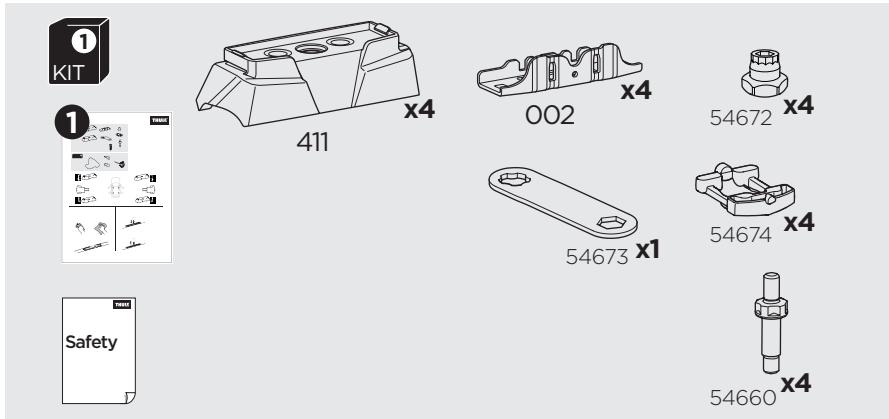

1

Kit 187193

VOLKSWAGEN Touareg (Mk. III Facelift), 5-dr SUV, 24-

ISO 11154-E

This kit is only for vehicles with fixpoint mounting.

3

4

5