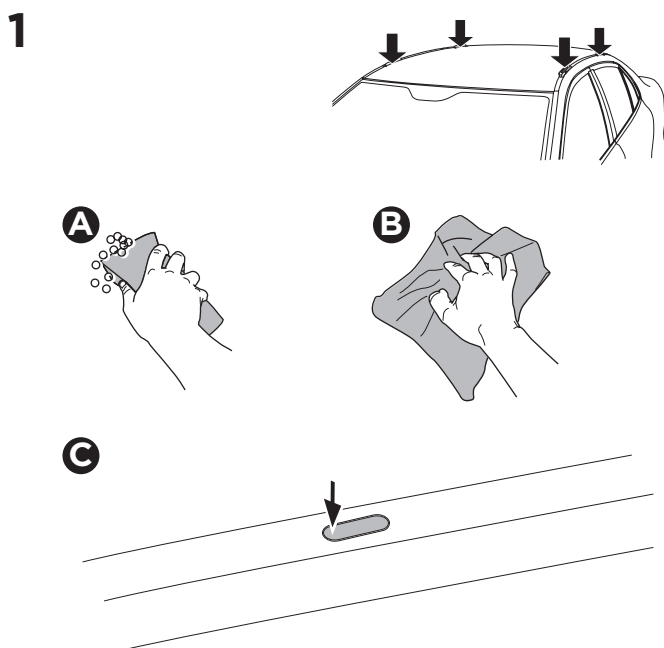

1

Kit 187193

VOLKSWAGEN Touareg (Mk. III Facelift), 5-dr SUV, 24-

ISO 11154-E

This kit is only for vehicles with fixpoint mounting.

3

4

5