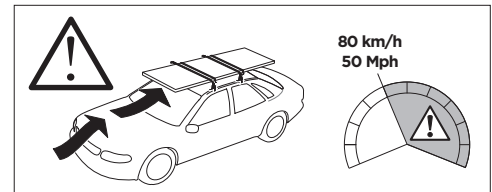

1

Kit 187193

VOLKSWAGEN Touareg (Mk. III Facelift), 5-dr SUV, 24-

ISO 11154-E

This kit is only for vehicles with fixpoint mounting.

3

4

5