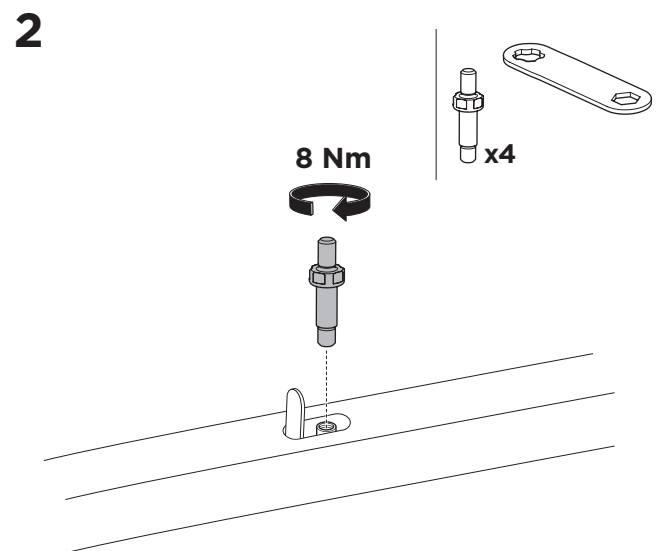

1

Kit 187193

VOLKSWAGEN Touareg (Mk. III Facelift), 5-dr SUV, 24-

ISO 11154-E

This kit is only for vehicles with fixpoint mounting.

3

4

5