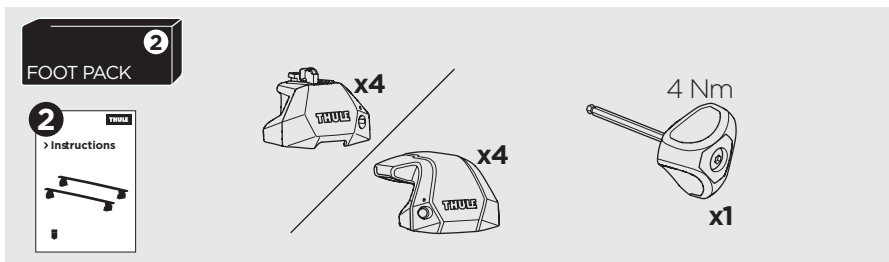

1

Kit 187193

VOLKSWAGEN Touareg (Mk. III Facelift), 5-dr SUV, 24-

ISO 11154-E

This kit is only for vehicles with fixpoint mounting.

3

4

5