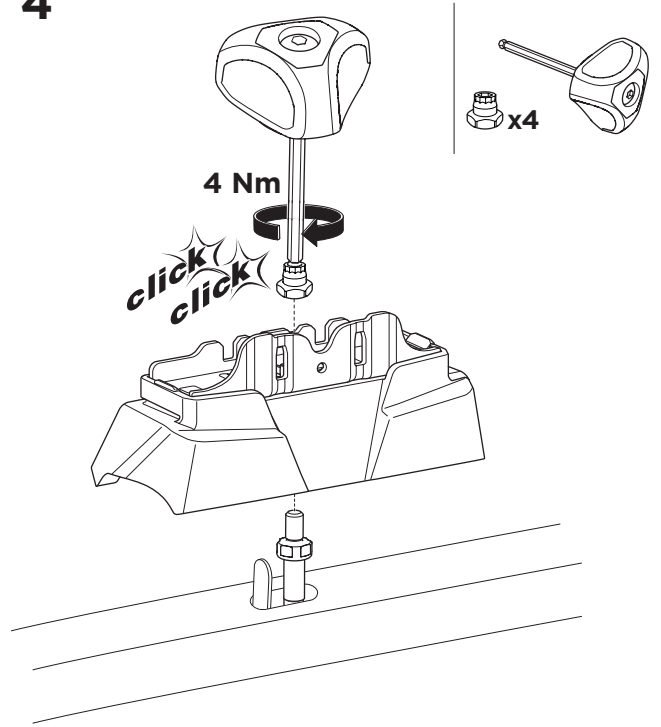

1

Kit 187193

VOLKSWAGEN Touareg (Mk. III Facelift), 5-dr SUV, 24-

ISO 11154-E

This kit is only for vehicles with fixpoint mounting.

3

4

5