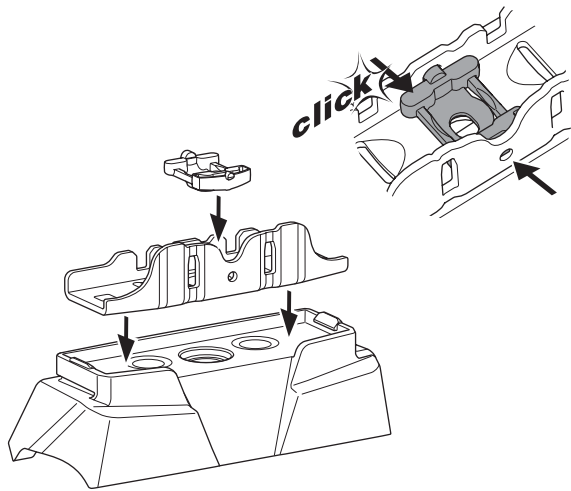

1

Kit 187193

VOLKSWAGEN Touareg (Mk. III Facelift), 5-dr SUV, 24-

ISO 11154-E

This kit is only for vehicles with fixpoint mounting.

3

4

5